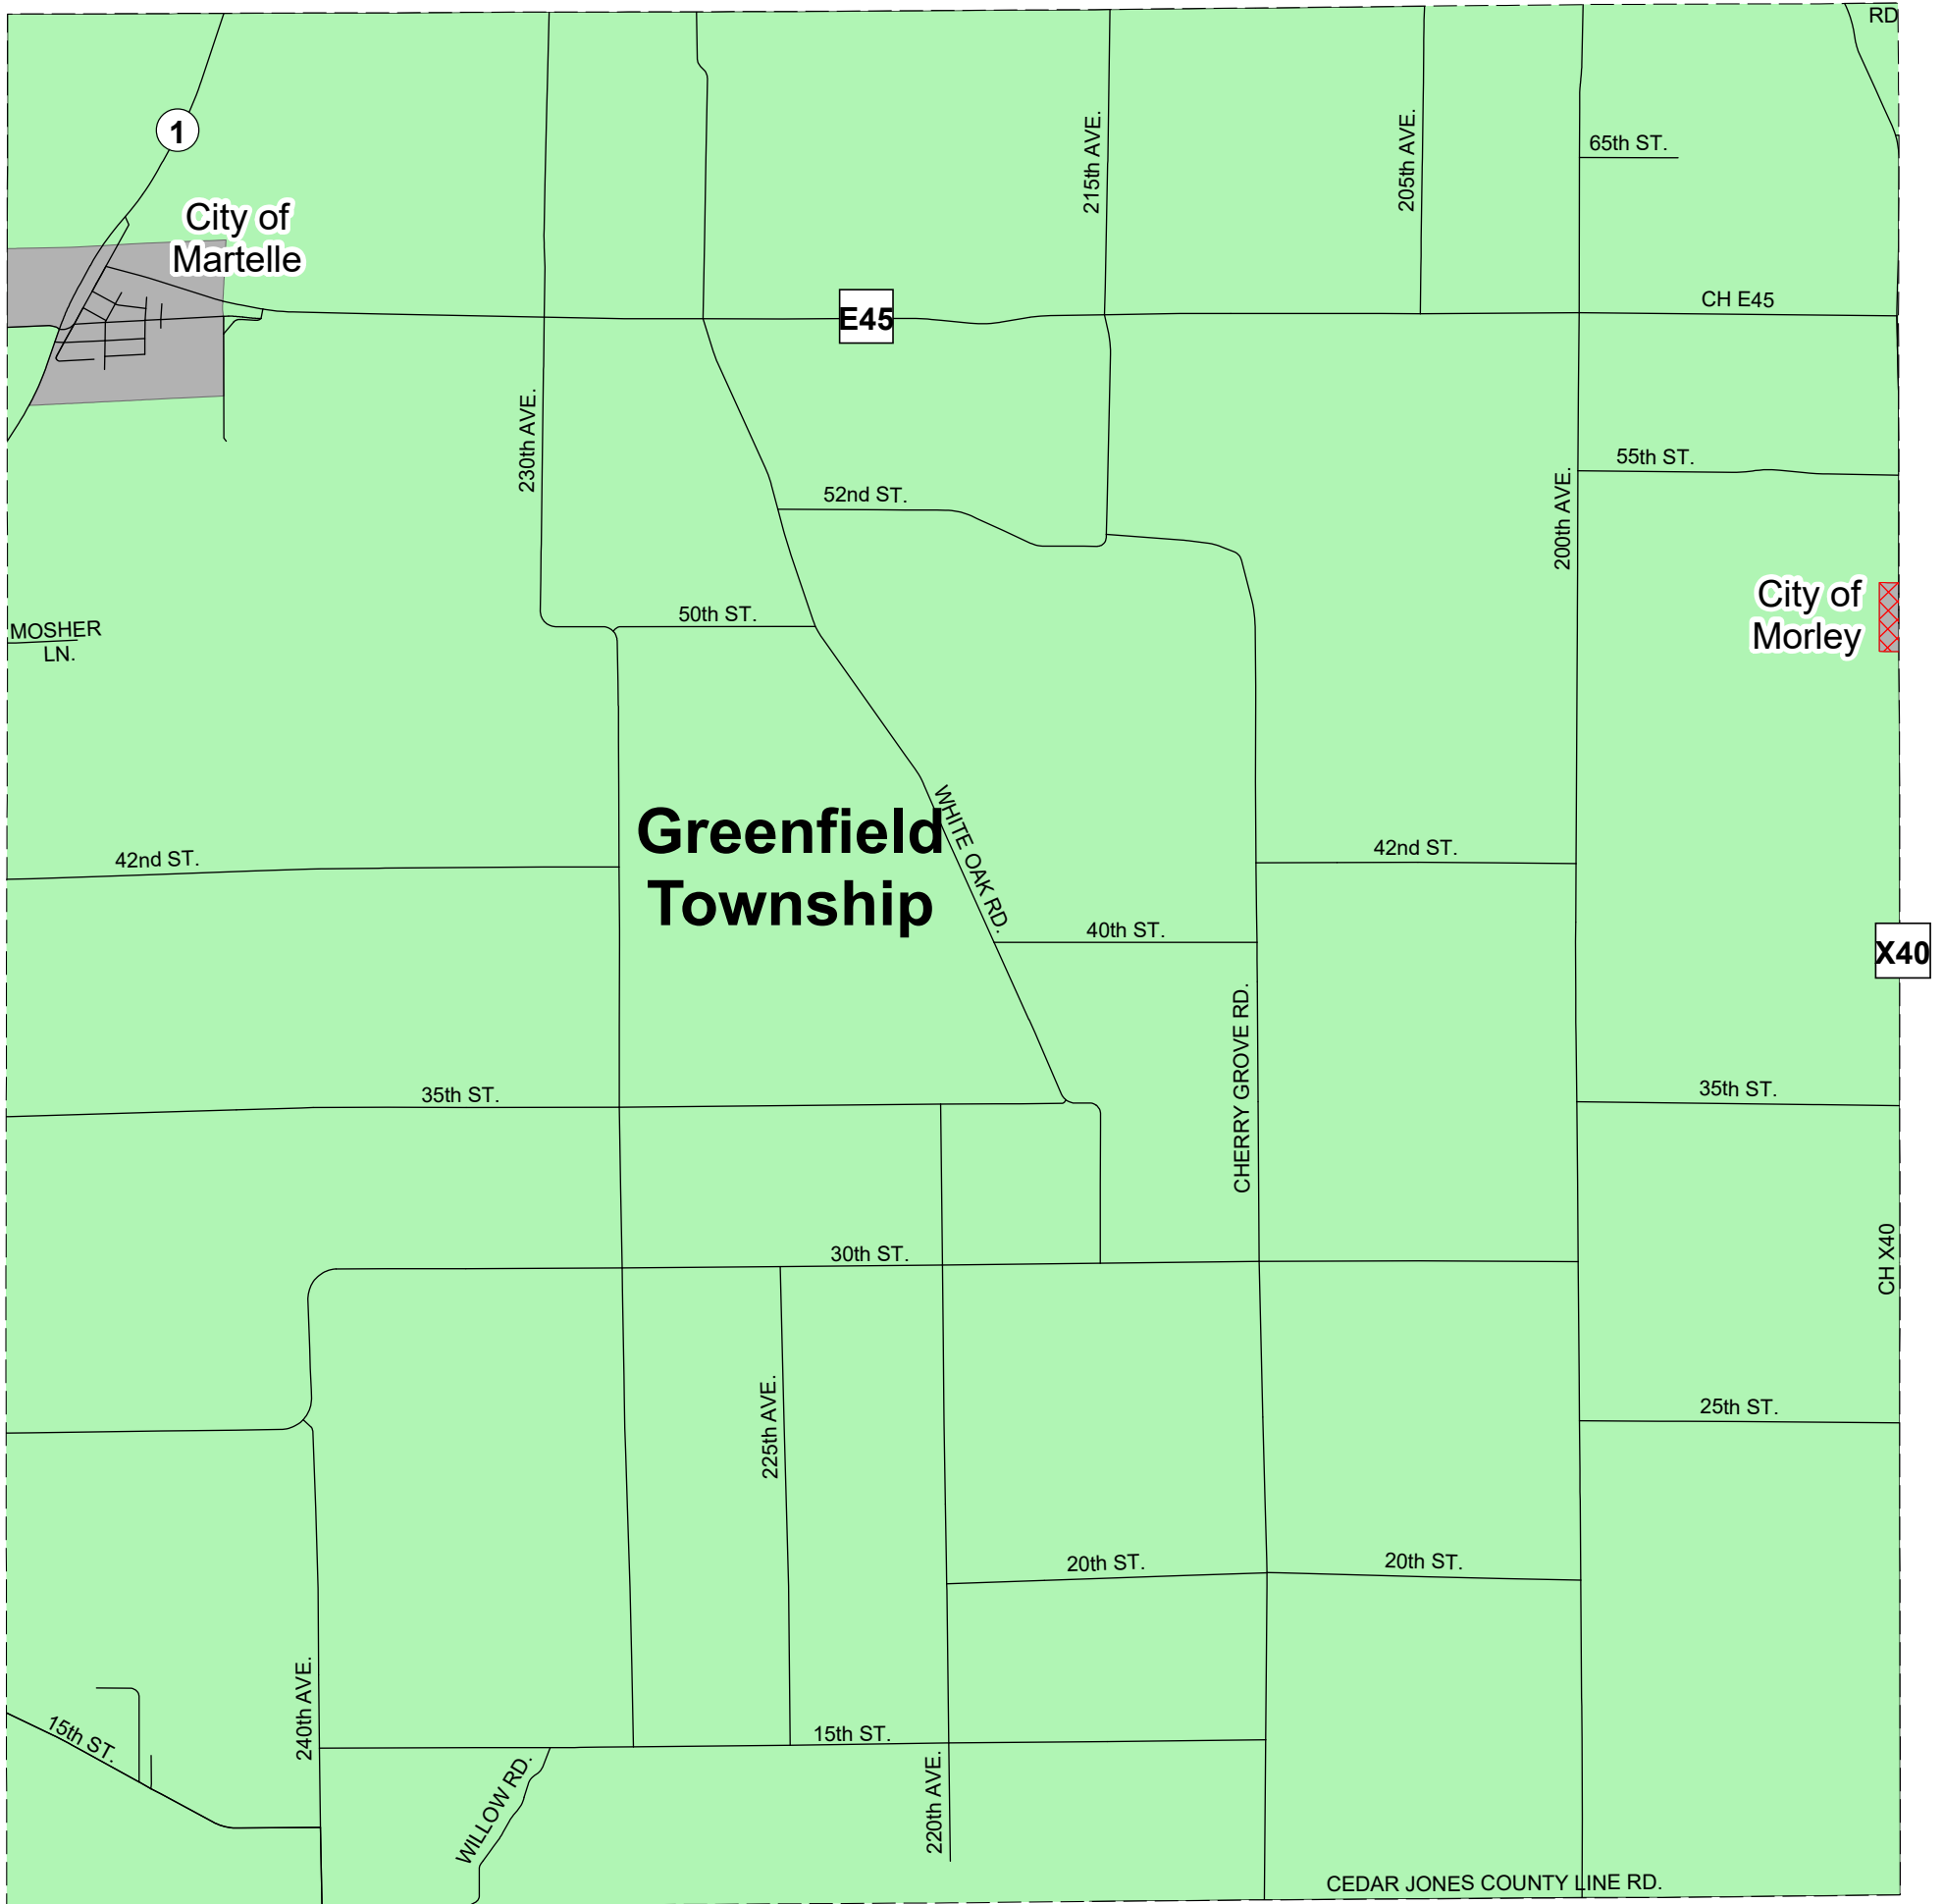

GREENFIELD PRECINCT

VOTE HERE IF YOU LIVE IN THE CITY OF MARTELLE OR GREENFIELD TOWNSHIP

If you do NOT live in the area shown, please ask an election official for assistance.

Legend

- Roads
- City of Morley NOT Included
- Martelle
- Township

0 0.25 0.5 0.75 1 Miles

This map does not represent a survey. No liability is assumed for the accuracy of the data delineated herein, either expressed or implied by Jones County or its employees. This map is compiled from official records, including plats, surveys, recorded deeds, and contracts, and only contains information required for local government purposes. See the recorded documents for more detailed legal information.